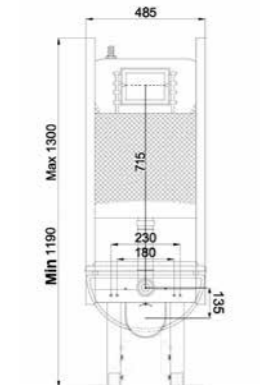

SmartiKa 9.0

- Mounting frame for wall-mounted WC, suitable for in-wall and pre-wall installations
- Mounting frame for wall-mounted WC, suitable for in-wall and pre-wall installations
- Supplied with 9L concealed cistern adjustable to 6L. Dual flush 3 - 6/9 LT.
  Supplied with 9L concealed cistern adjustable to 6L. Dual flush 3 - 6/9 LT.
- 95-160 mm overall thickness
  95-160 mm overall thickness
- Maintenance operation 3 minutes
  Assembly operation 10/15 minutes
  Maintenance operation 3 minutes
  Assembly operation 10/15 minutes