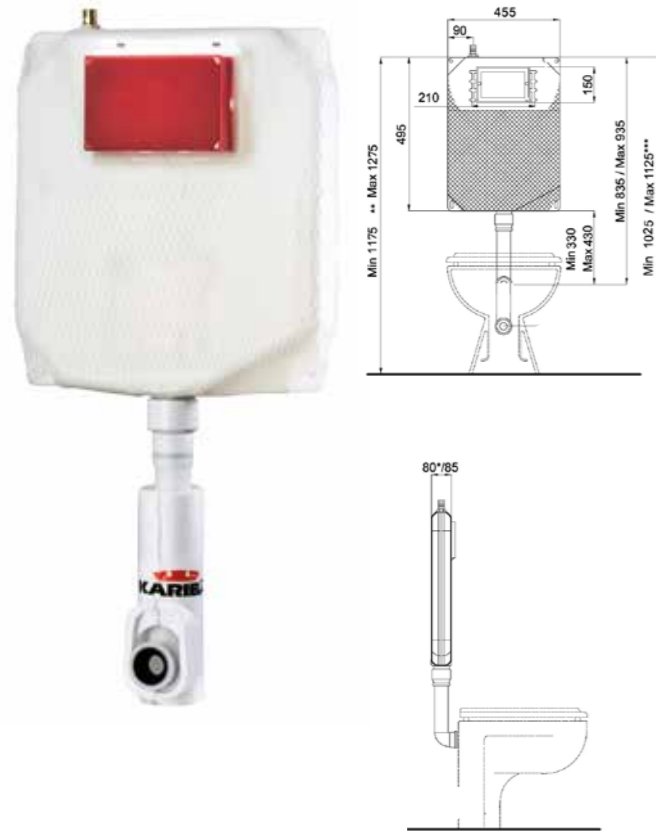

**KARIBA 6 E** is available with a total flush adjustable between 6 and 4,5 liters (with a partial flush of 3 liters), with a support structure for wall-mounted WCs.

Save water, protect the world.

**KARIBA®** loves the world we live in, so we decided to design the **KARIBA 6 E** concealed cistern, which saves from 3 to 4.5 liters of water at each flush.

Thanks to its tank shape it ensures a perfect cleaning of the WC with only 6 liters of water, decreasing considerably the total water consumption generally amounting to 9 liters.

In a world where the environment sustainability is a key value, **KARIBA 6 E** is the right product for those who want to build a better future.

**KARIBA 6 E** is available with a total flush adjustable between 6 and 4,5 liters (with a partial flush of 3 liters), with a support structure for wall-mounted WCs.

# Kariba 6 E

- Applicable to all types of installation  
Applicable to all types of installation
- Suitable for floor-stading as well as wall-hung wc (with an additional mounting frame) and turkish toilet  
Suitable for floor-stading as well as wall-hung wc (with an additional mounting frame) and turkish toilet
- 6 L in-wall cistern (adjustable to 4.5L) dual flush  
6 L in-wall cistern (adjustable to 4.5L) dual flush
- For 80 mm walls.  
For 80 mm walls.
- Maintenance operation 3 minutes  
Maintenance operation 3 minutes
- Assembly operation 8 minutes  
Assembly operation 8 minutes