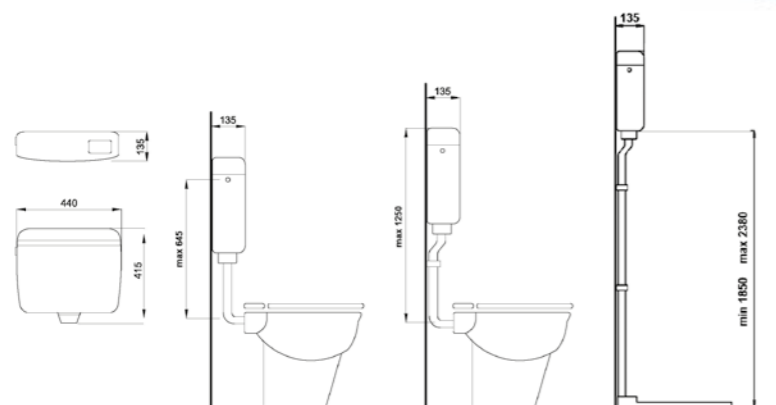

Single flush pneumatic version with remote actuator available for disables
Single flush pneumatic version with remote actuator available for disables

LUX

Single flush universal plastic cistern for close-coupled Wc – lateral water inlet connection – ideal to replace old ceramic cisterns – universal fixation.

Single flush universal plastic cistern for close-coupled Wc – lateral water inlet connection – ideal to replace old ceramic cisterns – universal fixation.