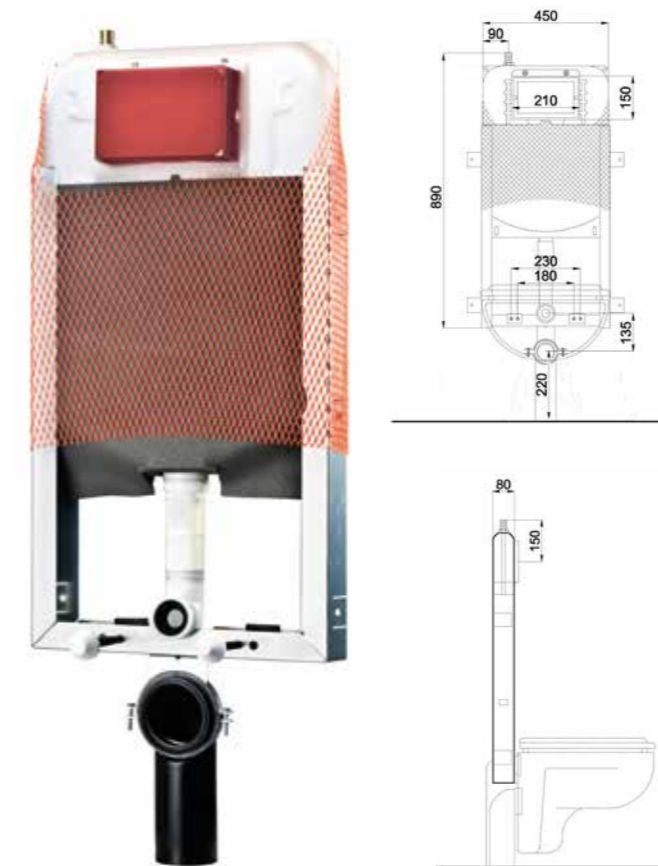

Fix Pratika 9.0

- Mounting frame for wall-mounted WC, suitable for in-wall installations
  Mounting frame for wall-mounted WC, suitable for in-wall installations
- Supplied with concealed cistern 9L (adjustable to 6L) dual flush
  Supplied with concealed cistern 9L (adjustable to 6L) dual flush
- 80 mm overall thickness
  80 mm overall thickness
- Maintenance operation 3 minutes
  Assembly operation 10 minutes
  Maintenance operation 3 minutes
  Assembly operation 10 minutes