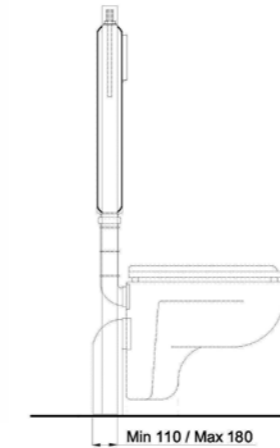

Tekno Pratika 6 E

- Mounting frame for wall-mounted WC, suitable for any kind of installation (in-wall, pre-wall and plasterboards)
- Mounting frame for wall-mounted WC, suitable for any kind of installation (in-wall, pre-wall and plasterboards)
- Supplied with 6 Lt. concealed cistern (adjustable to 4.5 Lt.) with adjustable partial discharge
  Supplied with 6 Lt. concealed cistern (adjustable to 4.5 Lt.) with adjustable partial discharge
- 110-180 mm overall thickness
  110-180 mm overall thickness
- Maintenance operation 3 minutes
  Assembly operation 15 minutes
  Maintenance operation 3 minutes
  Assembly operation 15 minutes