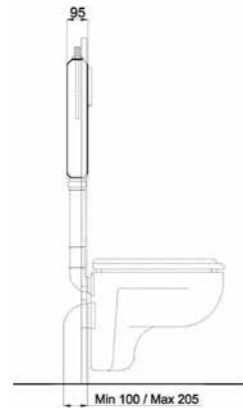

SmartiKa 6 E

- Mounting frame for wall-mounted WC, suitable for in-wall installations and with kit for plaster board
- Mounting frame for wall-mounted WC, suitable for in-wall installations and with kit for plaster board
- Supplied with 6 Lt. concealed cistern (adjustable to 4.5 Lt.) with adjustable partial discharge
  Supplied with 6 Lt. concealed cistern (adjustable to 4.5 Lt.) with adjustable partial discharge
- 95 mm overall thickness
  95 mm overall thickness
- Maintenance operation 3 minutes
  Assembly operation 10/15 minutes
  Maintenance operation 3 minutes
  Assembly operation 10/15 minutes