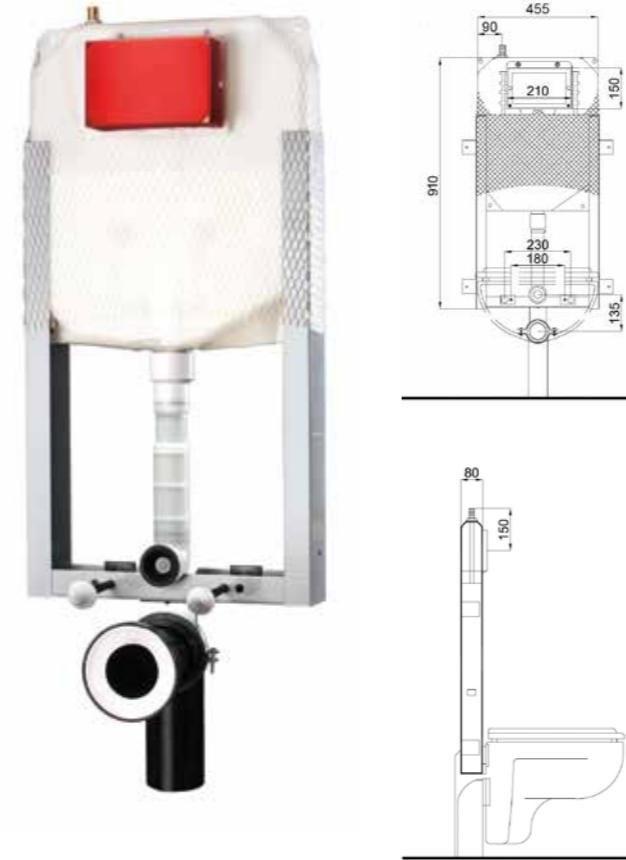

EKOfix 6 E

- Mounting frame for wall-mounted WC, suitable for in-wall installations
  Mounting frame for wall-mounted WC, suitable for in-wall installations
- Supplied with 6 Lt. concealed cistern (adjustable to 4.5 Lt.) with adjustable partial discharge
  Supplied with 6 Lt. concealed cistern (adjustable to 4.5 Lt.) with adjustable partial discharge
- 80 mm overall thickness
  80 mm overall thickness
- Maintenance operation 3 minutes
  Assembly operation 10 minutes
  Maintenance operation 3 minutes
  Assembly operation 10 minutes