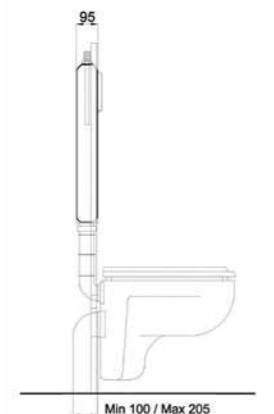

SmartiKa 9.0

- Mounting frame for wall-mounted WC, suitable for in-wall and pre-wall installations
- Mounting frame for wall-mounted WC, suitable for in-wall and pre-wall installations
- Supplied with 9L concealed cistern adjustable to 6L. Dual flush 3 - 6/9 LT.
  Supplied with 9L concealed cistern adjustable to 6L. Dual flush 3 - 6/9 LT.
- 95-160 mm overall thickness
  95-160 mm overall thickness
- Maintenance operation 3 minutes
  Assembly operation 10/15 minutes
  Maintenance operation 3 minutes
  Assembly operation 10/15 minutes