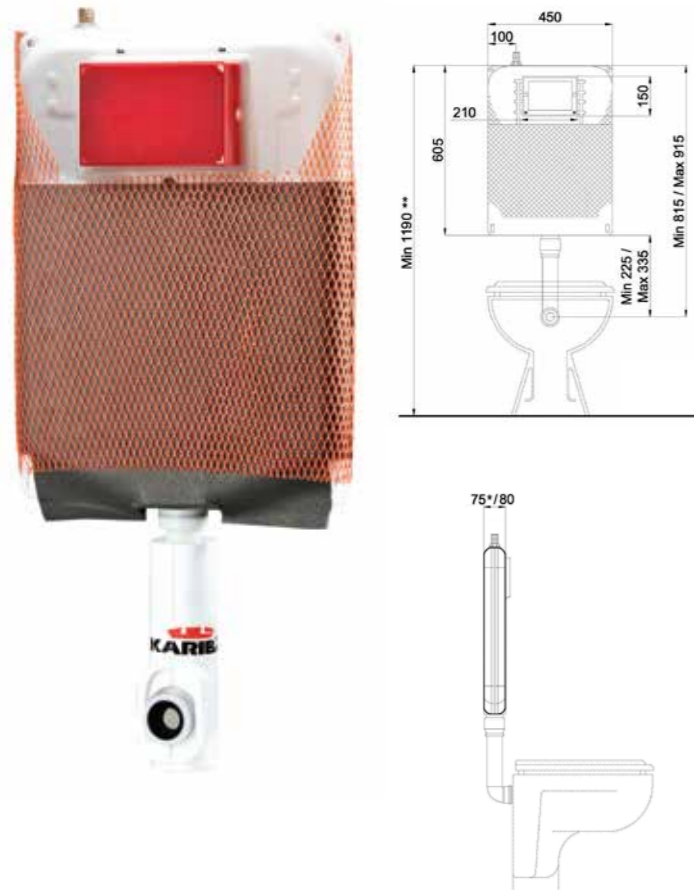

Monolith 9.0

- Applicable to all types of installation
  Applicable to all types of installation
- Suitable for floor-stading as well as wall-hung wc (with an additional mounting frame) and squat toilet
  Suitable for floor-stading as well as wall-hung wc (with an additional mounting frame) and squat toilet
- 9L in-wall cistern (adjustable to 6L) dual flush
  9L in-wall cistern (adjustable to 6L) dual flush
- For 80 mm walls.
  For 80 mm walls.
- Maintenance operation 3 minutes
  Assembly operation 8 minutes
  Maintenance operation 3 minutes
  Assembly operation 8 minutes