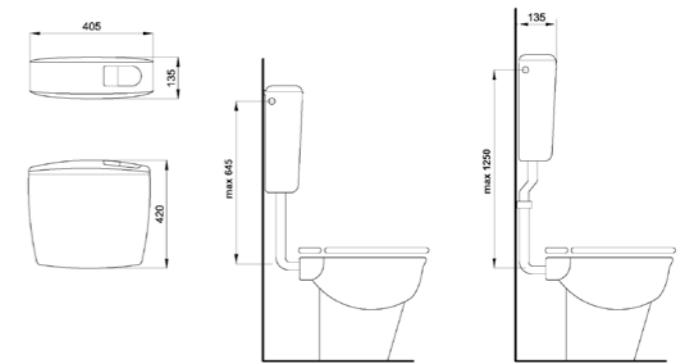

### OUR CONCEALED CISTERNS' FEATURES

- In-wall cisterns are made of HDPE without points of junction
- Connecting sleeves, outlet bend and D. 90/110 adapter included inside the support structures for wall-mounted WCs
- WC coupling included in the support structurese for wall-mounted WCs.
- Silicone gasket
- Maximum capacity ca. 4,5/6 or 6/9 liters
- Anti-condensation lining and plaster fixing net
- 1/2 " water input connection
- Monolith, Fix Pratika and Teknopratika are available for pneumatic system suitable for the disabled
- Ca. 3 liters partial flush (adjustable)

## BIBLO (Mono e Duo)

Single and Dual flush versions available – suitable for low and medium level installation – lateral and back water inlet connection according to the version.

Single and Dual flush versions available – suitable for low and medium level installation – lateral and back water inlet connection according to the version.