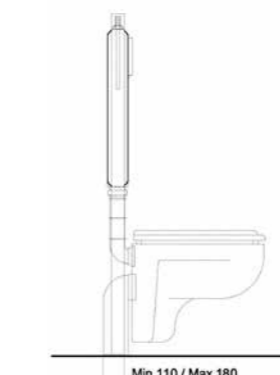

Tekno Pratika 9.0

- Mounting frame for wall-mounted WC, suitable for any kind of installation (in-wall, pre-wall and plasterboards)
- Mounting frame for wall-mounted WC, suitable for any kind of installation (in-wall, pre-wall and plasterboards)
- Supplied with 9L concealed cistern adjustable to 6L. dual flush (according to the plate)
  Supplied with 9L concealed cistern adjustable to 6L. dual flush (according to the plate)
- 110-180 mm overall thickness
  110-180 mm overall thickness
- Maintenance operation 3 minutes
  Assembly operation 15 minutes
  Maintenance operation 3 minutes
  Assembly operation 15 minutes