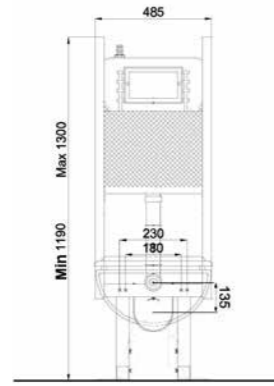

SmartiKa 6 E

- Mounting frame for wall-mounted WC, suitable for in-wall installations and with kit for plaster board
- Mounting frame for wall-mounted WC, suitable for in-wall installations and with kit for plaster board
- Supplied with 6 Lt. concealed cistern (adjustable to 4.5 Lt.) with adjustable partial discharge
  Supplied with 6 Lt. concealed cistern (adjustable to 4.5 Lt.) with adjustable partial discharge
- 95 mm overall thickness
  95 mm overall thickness
- Maintenance operation 3 minutes
  Assembly operation 10/15 minutes
  Maintenance operation 3 minutes
  Assembly operation 10/15 minutes