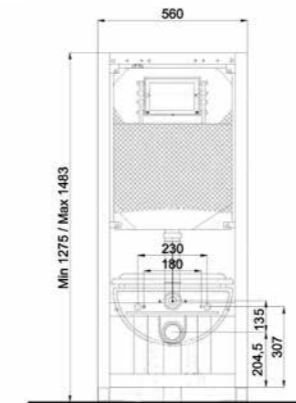

Tekno Pratika 6 E

- Mounting frame for wall-mounted WC, suitable for any kind of installation (in-wall, pre-wall and plasterboards)
- Mounting frame for wall-mounted WC, suitable for any kind of installation (in-wall, pre-wall and plasterboards)
- Supplied with 6 Lt. concealed cistern (adjustable to 4.5 Lt.) with adjustable partial discharge
  Supplied with 6 Lt. concealed cistern (adjustable to 4.5 Lt.) with adjustable partial discharge
- 110-180 mm overall thickness
  110-180 mm overall thickness
- Maintenance operation 3 minutes
  Assembly operation 15 minutes
  Maintenance operation 3 minutes
  Assembly operation 15 minutes