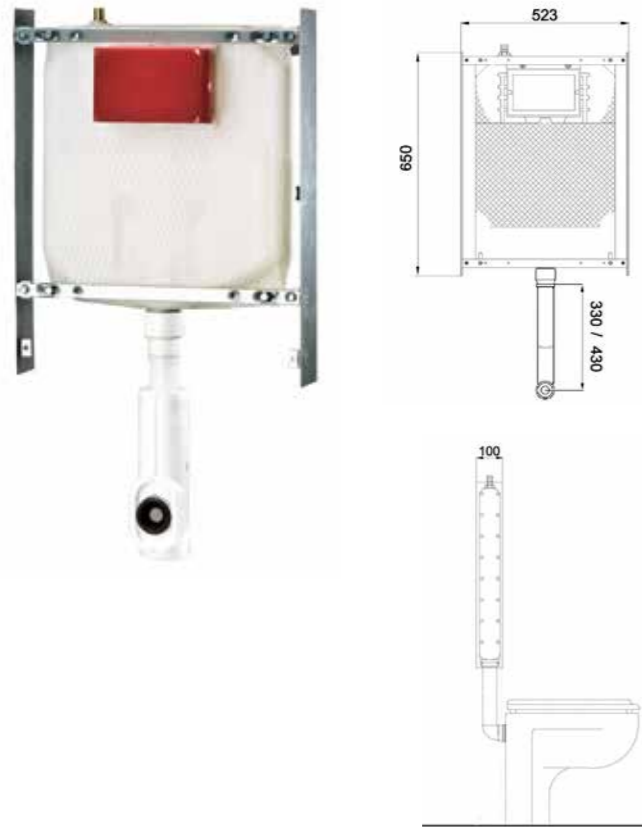

Karton Fix 6 E

- Mounting frame for floor-WC, specially studied for plasterboard installations.
- Mounting frame for floor-WC, specially studied for plasterboard installations.
- Supplied with 6 Lt. concealed cistern (adjustable to 4.5 Lt.) with adjustable partial discharge
- Supplied with 6 Lt. concealed cistern (adjustable to 4.5 Lt.) with adjustable partial discharge
- 100 mm overall thickness
- 100 mm overall thickness
- Maintenance operation 3 minutes
  Assembly operation 5 minutes
- Maintenance operation 3 minutes
  Assembly operation 5 minutes