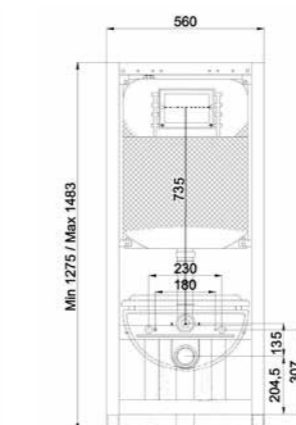

Tekno Pratika 9.0

- Mounting frame for wall-mounted WC, suitable for any kind of installation (in-wall, pre-wall and plasterboards)
- Mounting frame for wall-mounted WC, suitable for any kind of installation (in-wall, pre-wall and plasterboards)
- Supplied with 9L concealed cistern adjustable to 6L. dual flush (according to the plate)
  Supplied with 9L concealed cistern adjustable to 6L. dual flush (according to the plate)
- 110-180 mm overall thickness
  110-180 mm overall thickness
- Maintenance operation 3 minutes
  Assembly operation 15 minutes
  Maintenance operation 3 minutes
  Assembly operation 15 minutes