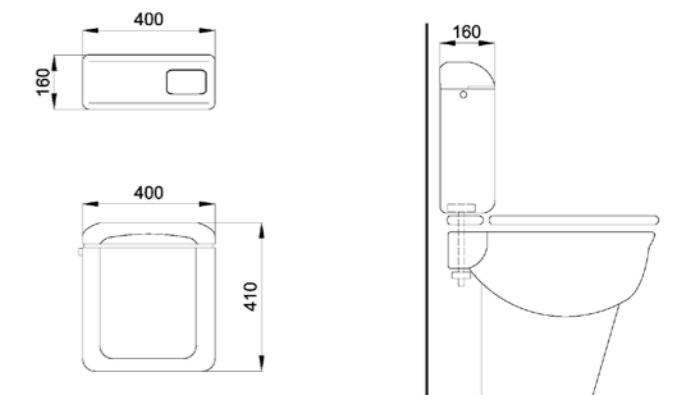

Single flush pneumatic version with remote actuator available for disables
Single flush pneumatic version with remote actuator available for disables